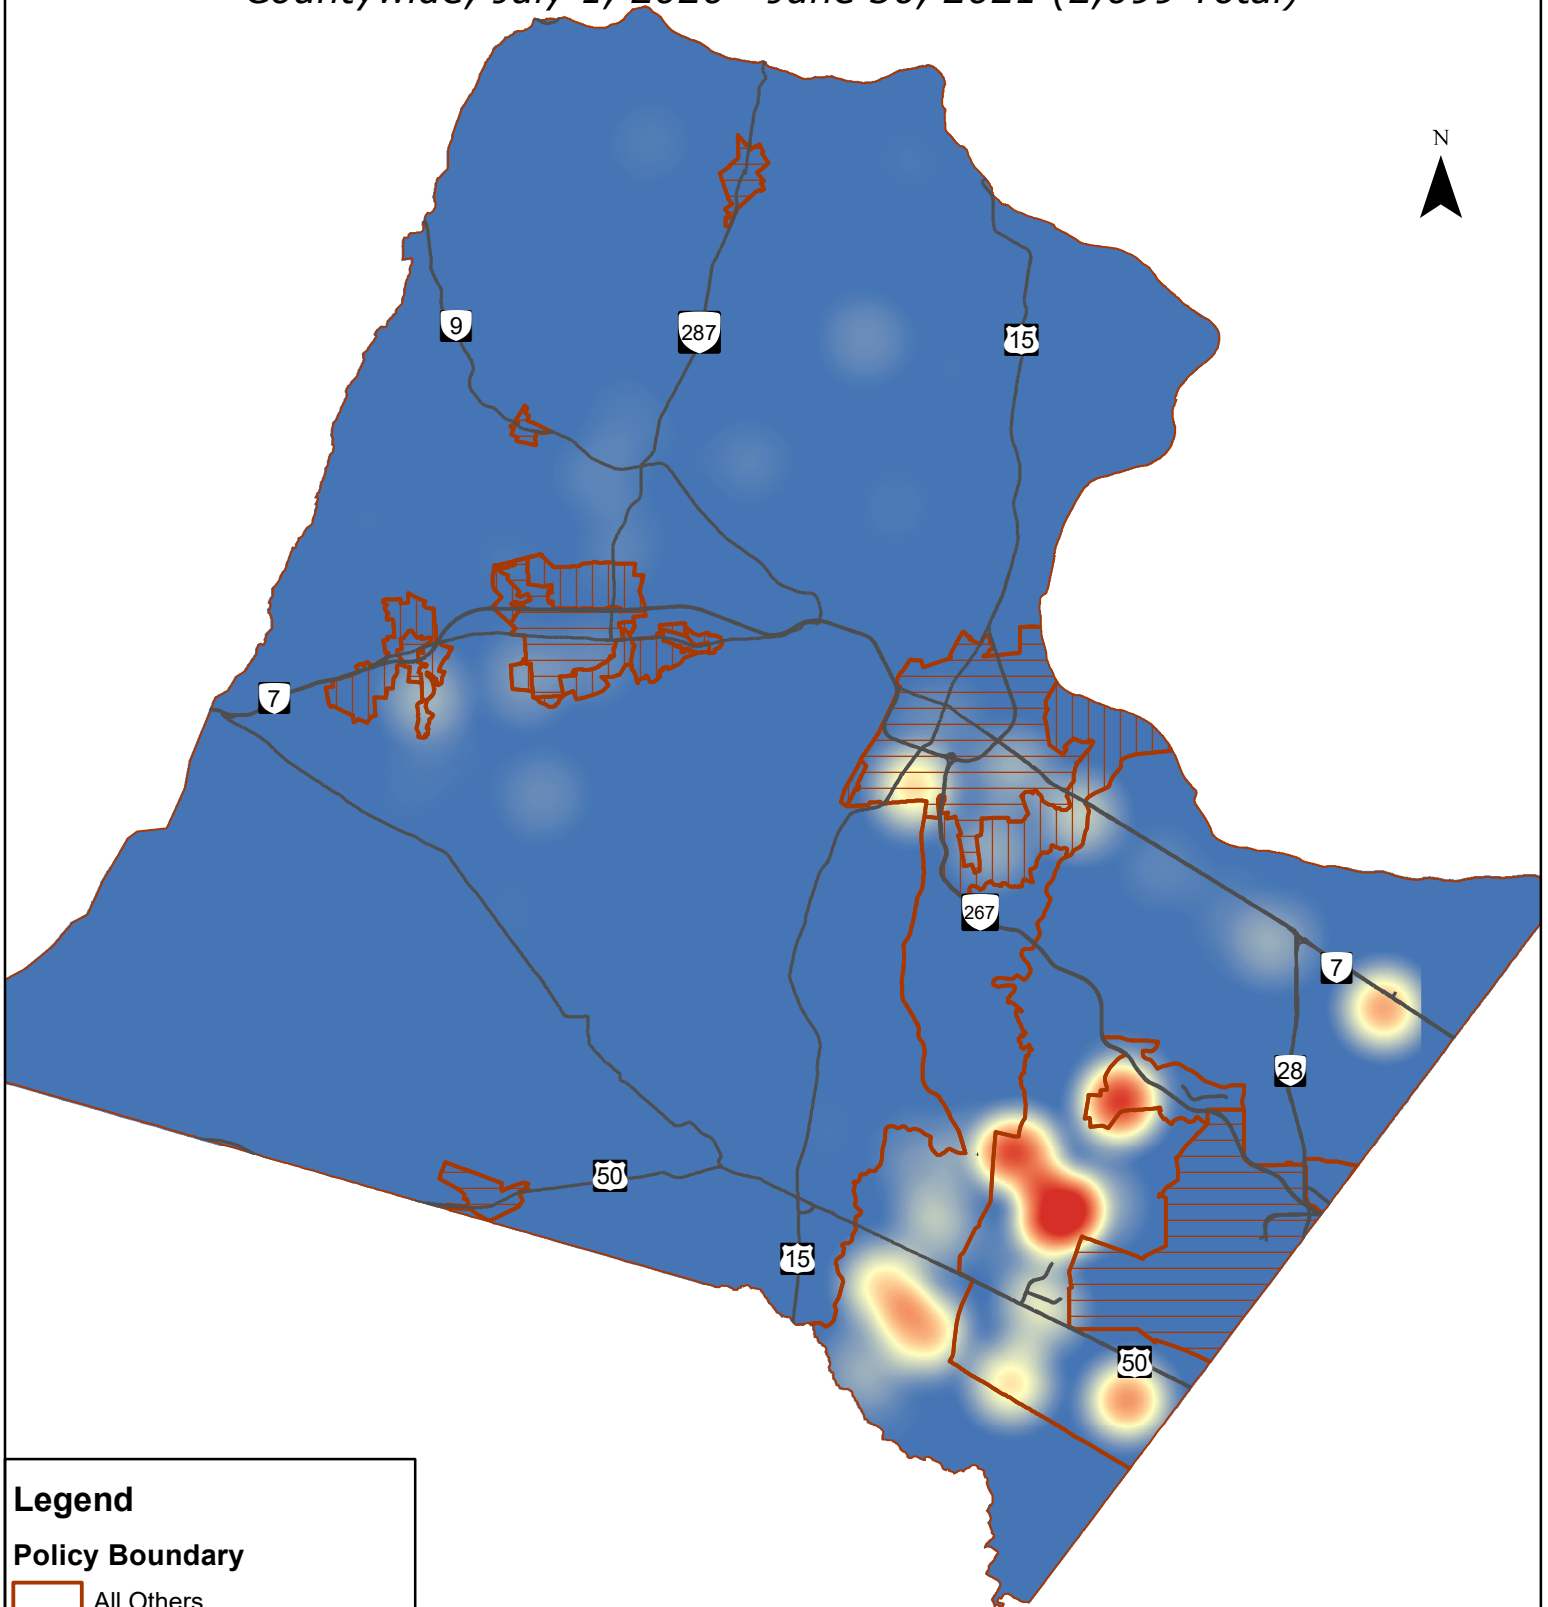

Loudoun County New Residential Building Permits: Issued Countywide; July 1, 2020 - June 30, 2021 (2,099 Total)

Legend

Policy Boundary

- All Others
- JLMA
- Town

Issued Building Permits

County Density Distribution

Map #2021-349, Created 10/26/2021

**LOUDOUN
COUNTY**
VIRGINIA

**Planning
and Zoning**