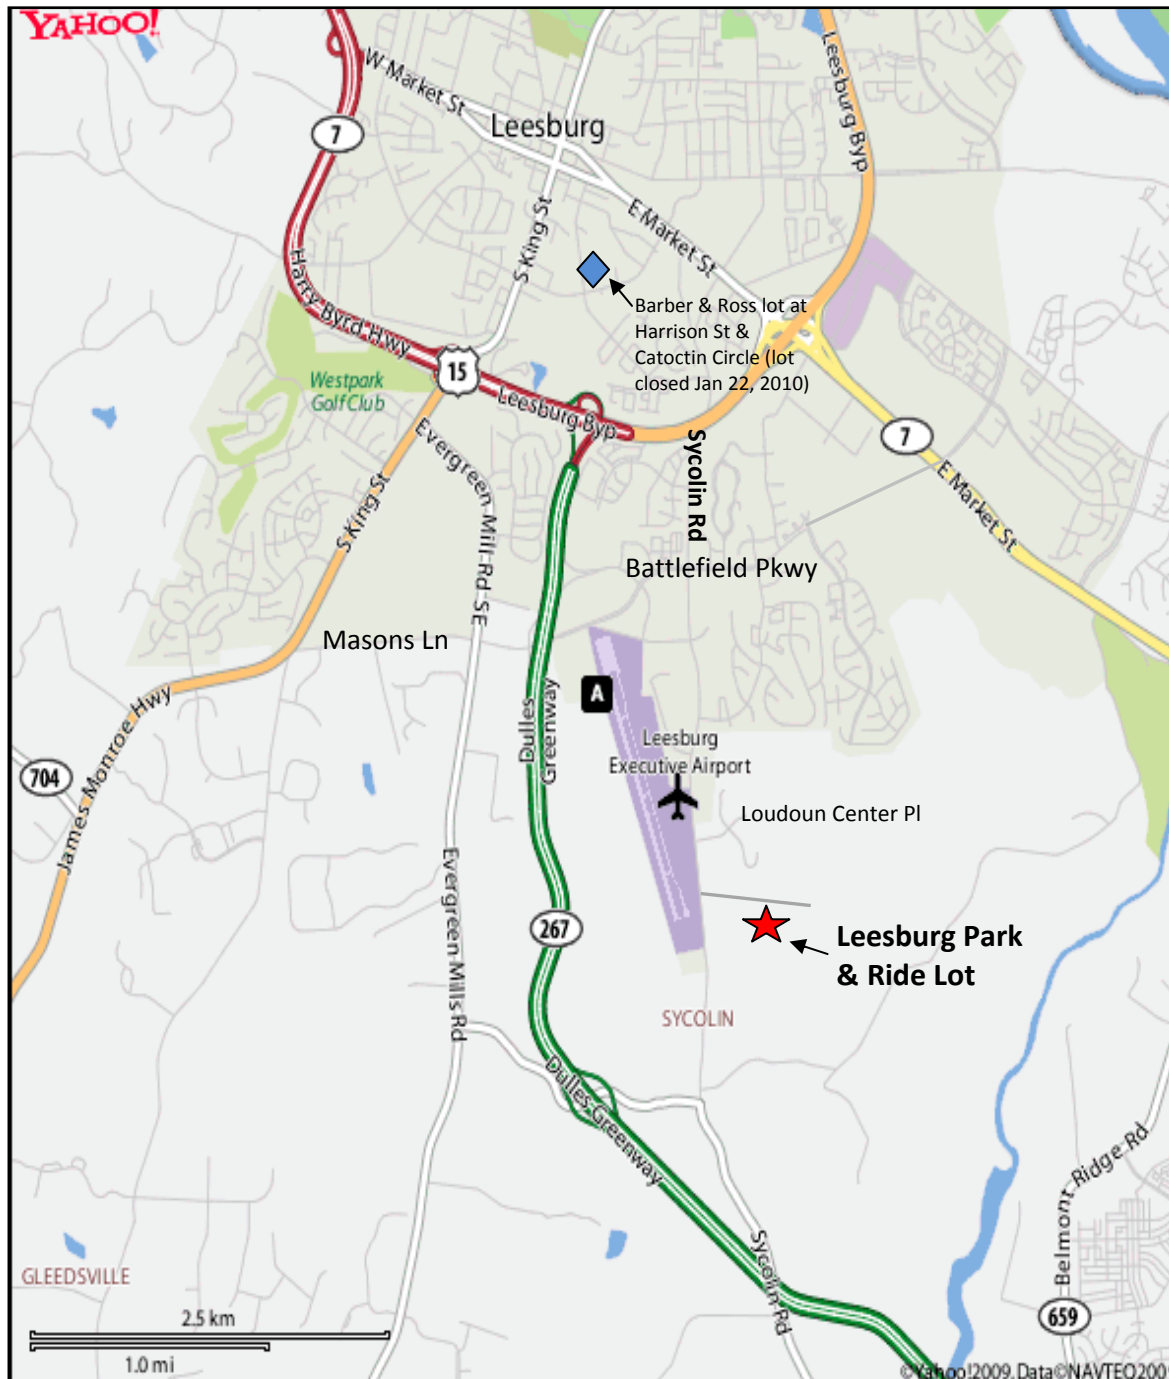

**Directions to the Leesburg Park & Ride Lot
19730 Sycolin Rd, Leesburg VA**

LEESBURG PARK & RIDE LOT

Directions from 110 Catoclin Circle:

Exit the park & ride lot and turn left onto Harrison St SE, go 0.49 miles and turn left on Gateway Dr SE. Go 0.28 and turn right onto Sycolin Rd SE. Go 2 miles and turn left into the park & ride lot.

Directions from west of Leesburg:

Take the Route 7/Route 15 Bypass and turn right on Sycolin Rd SE. Go 2 miles and turn left into the park & ride lot.

Directions from east of Leesburg:

Take Route 7 west towards Leesburg, turn left onto Battlefield Pkwy. Turn left onto Sycolin Rd SE. Go approximately 1 mile and turn left into the park & ride lot.